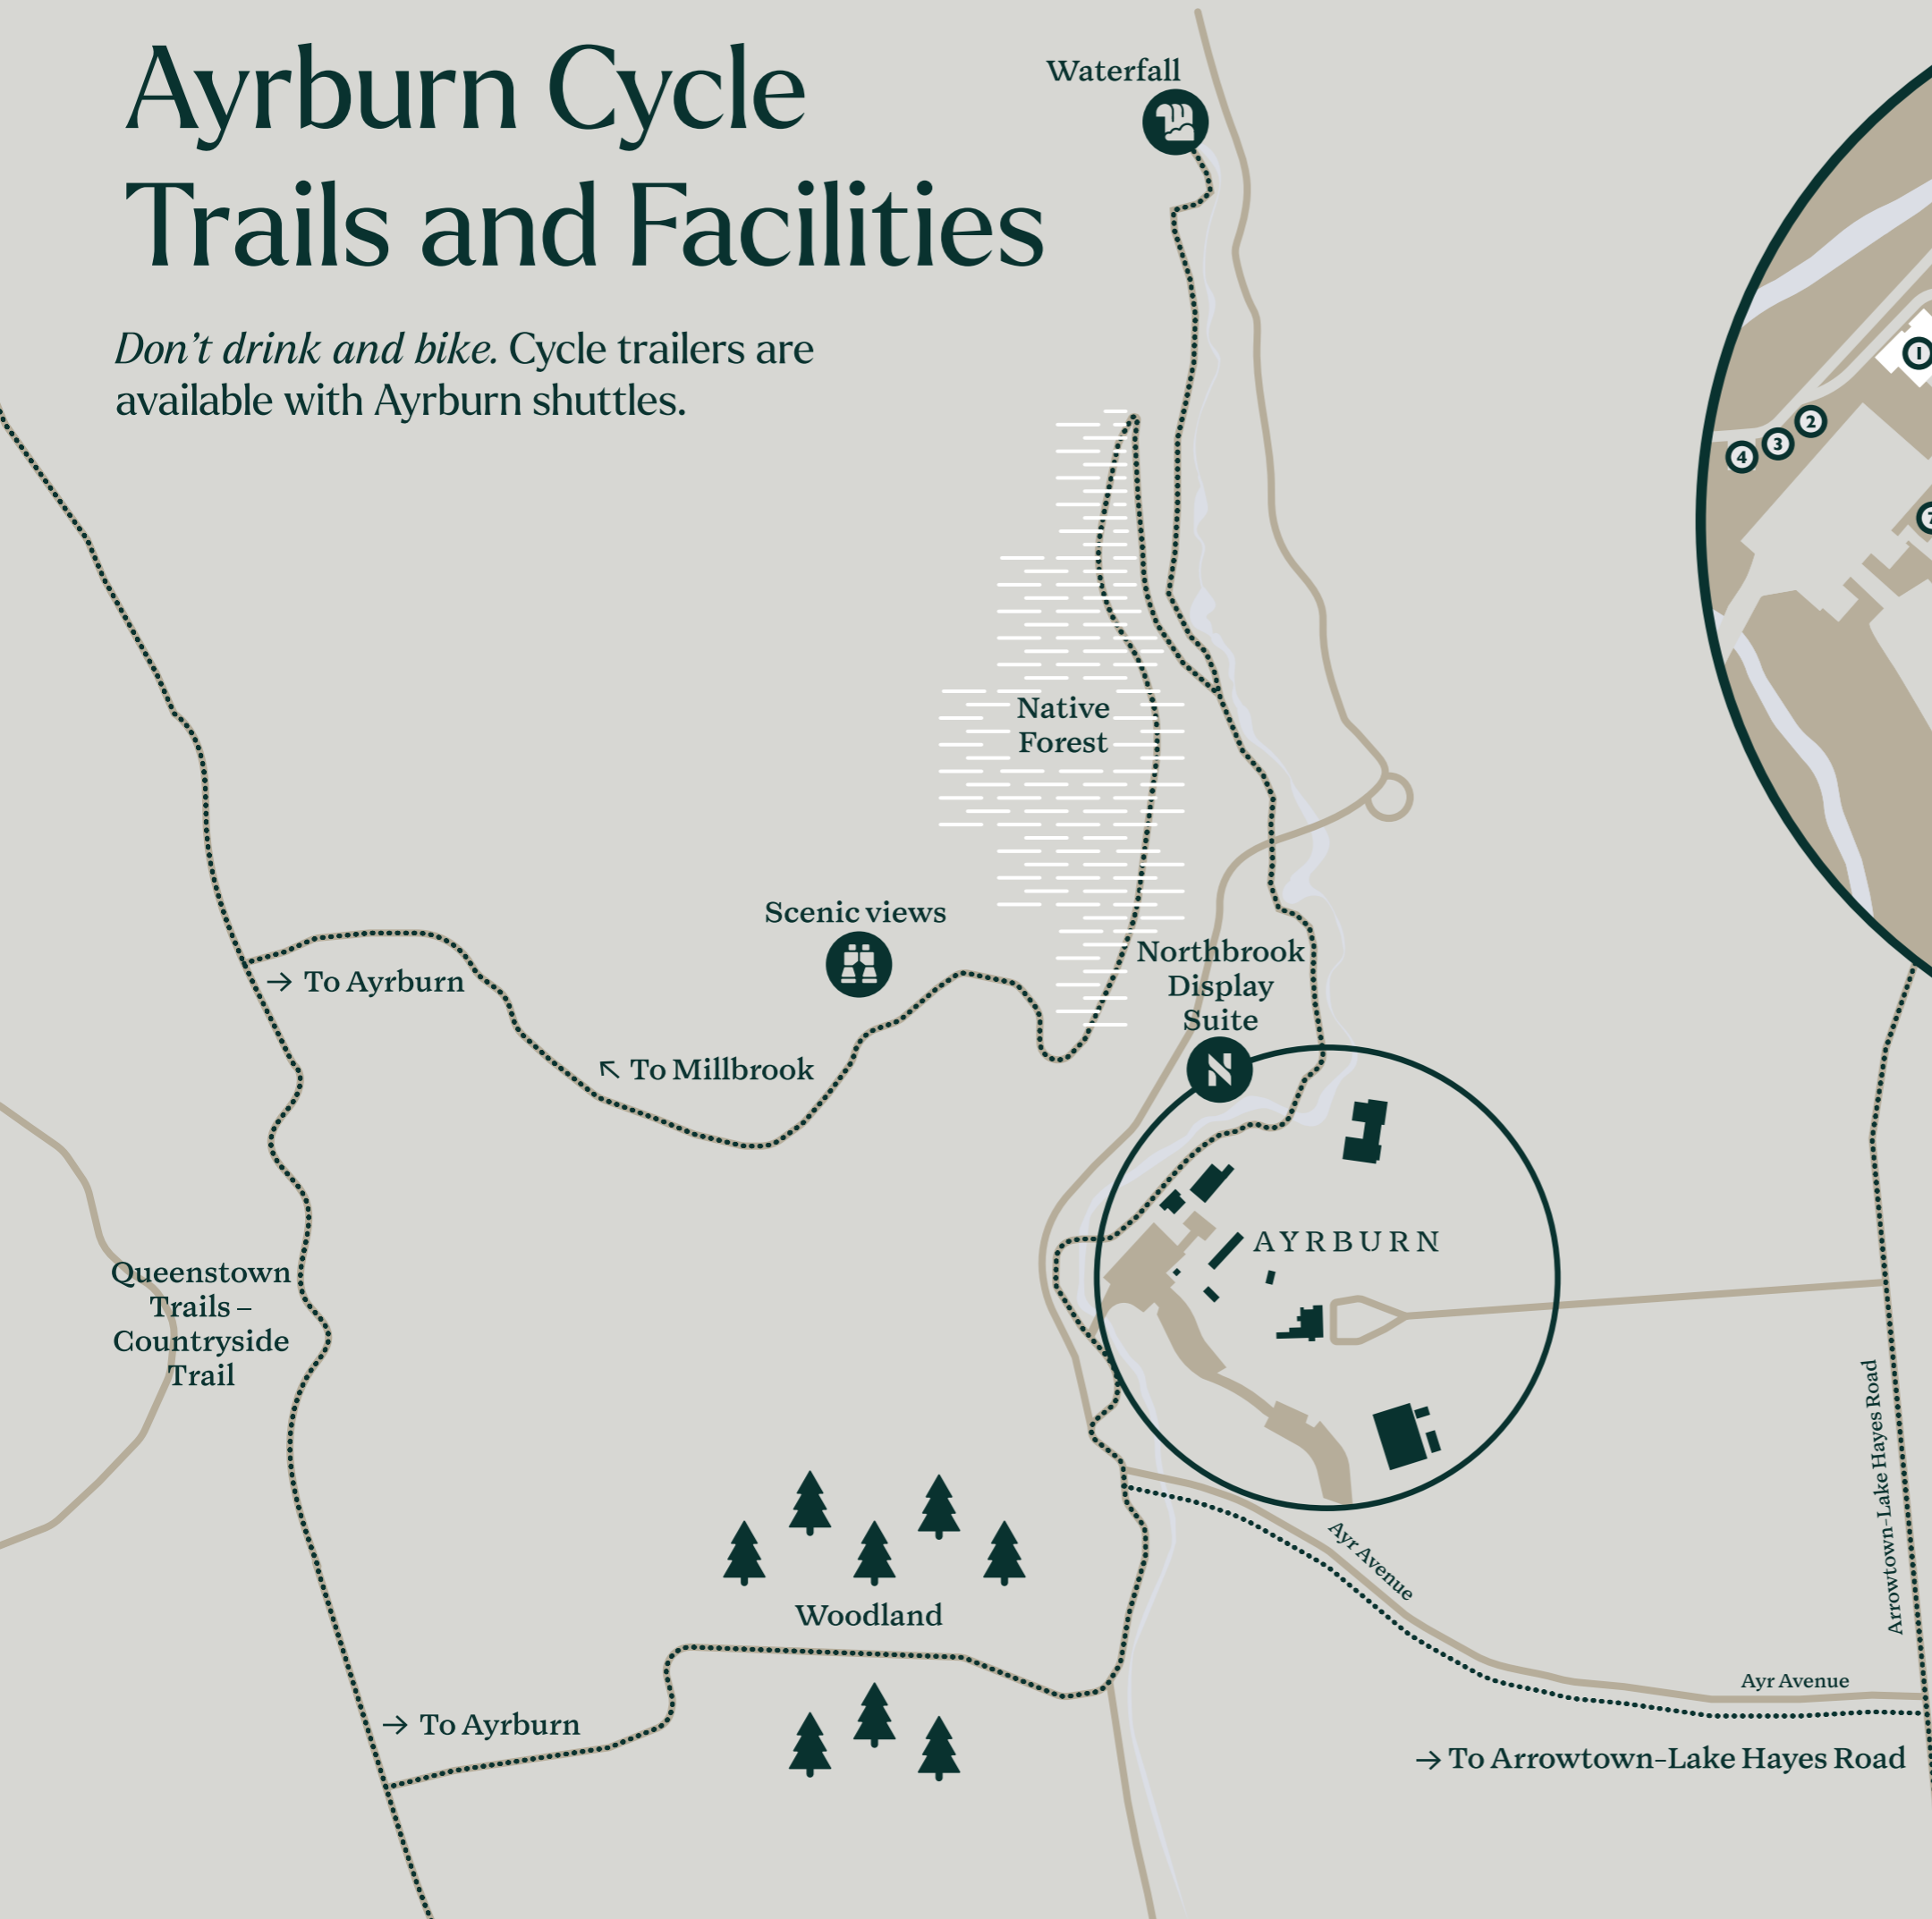

Ayrburn Cycle Trails and Facilities

Don't drink and bike. Cycle trailers are available with Ayrburn shuttles.

- ① Toilet facilities
- ② Water station
- ③ Bike parking
- ④ E-bike charging station and toolkit for bike repairs, including pump
- ⑤ The Woolshed
- ⑥ The Manure Room
- ⑦ The Dairy
- ⑧ The Barrel Room
- ⑨ The Burr Bar
- ⑩ Billy's (coming soon)
- ⑪ The Dell
- ⑫ The Bakehouse (coming soon)
- ⑬ The Haybarn (coming soon)